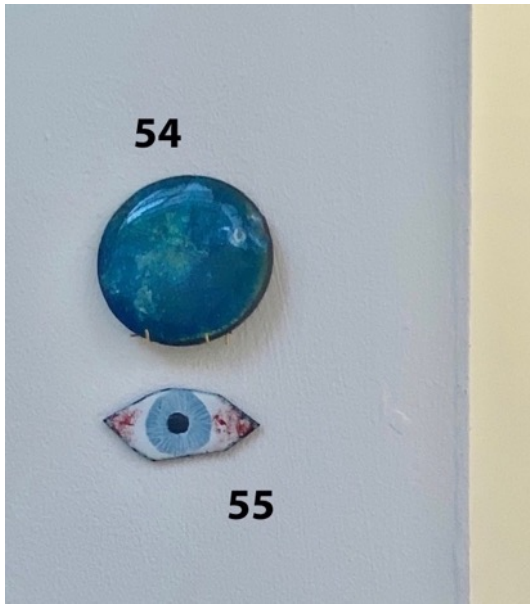

54. Blue Planet, 2020, vitreous enamel on copper, 7x 7cm

55. I Sore (Blue) V, 2020, vitreous enamel on copper, 3 x 1.5cm